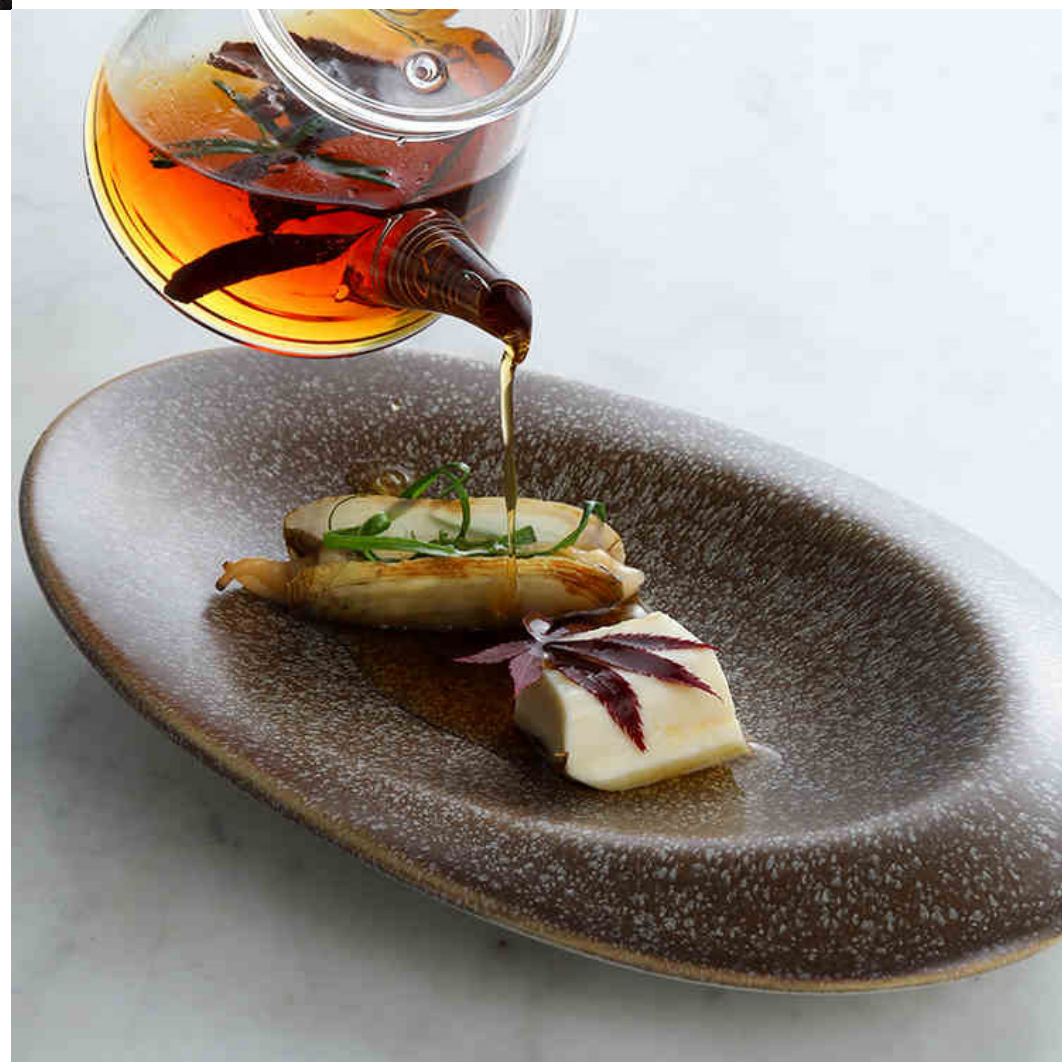

GRAY

BROWN

BLACK

DINNER PLATE  
ITEM NO: P-1525

SIZE:  
235×150×35mm(9.25" PLATE)  
290×185×40mm(11.4 " PLATE)  
340×215×50mm(13.4 " PLATE)

GRAY

BROWN

BLACK