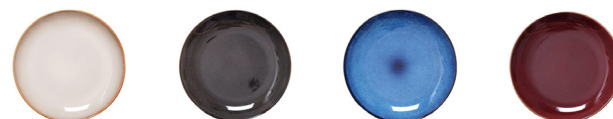

# MARRON

200CC CUP  
ITEM NO: DS-2210C  
SIZE: 88×88×63mm

300CC MUG  
ITEM NO: DS-2210M  
SIZE: 85×85×111mm

5.6" BOWL  
ITEM NO: DS-2210B1  
SIZE: 143×143×73mm

7.5" BOWL  
ITEM NO: DS-2210B2  
SIZE: 189×172×83mm

6.25" PLATE  
ITEM NO: DS-2210P1  
SIZE: 160×160×25mm

8.25" PLATE  
ITEM NO: DS-2210P2  
SIZE: 213×213×25mm

**MORE COLORS AVAILABLE**